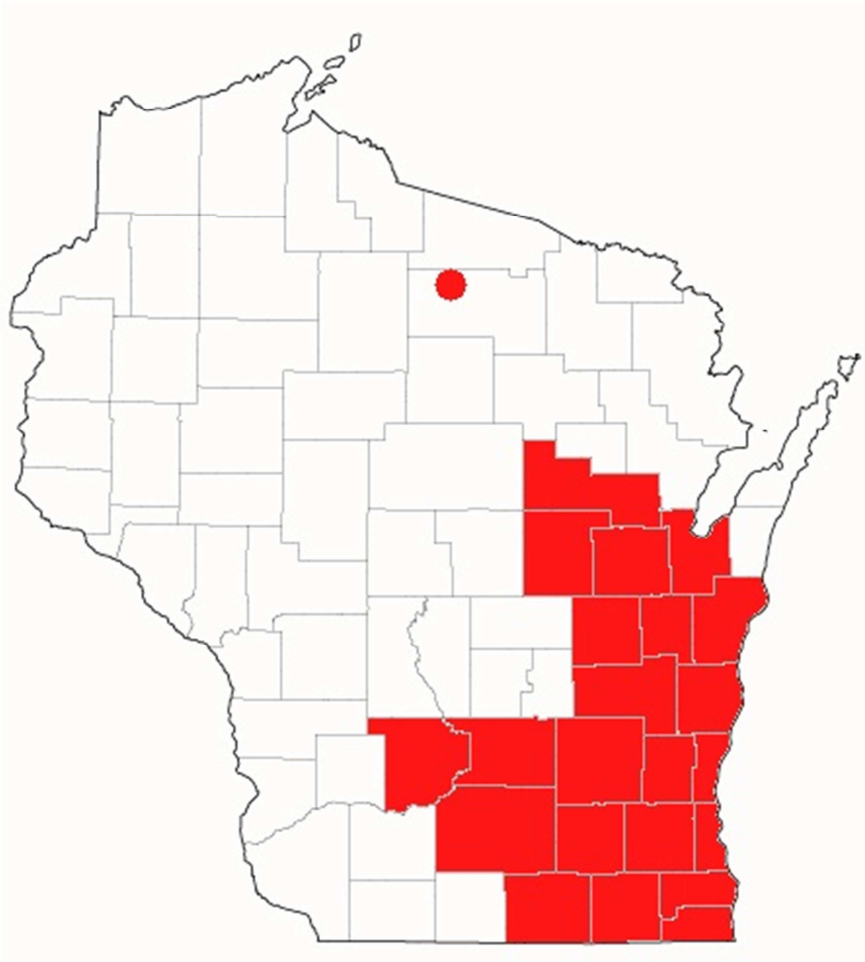

Tailwaggers 911 Adoption Area

- ❁ Brown, Calumet, Columbia, Dane, Dodge, Fond du Lac, Jefferson, Kenosha, Manitowoc, Milwaukee, Oneida (*Minocqua area only*), Shawano, Outagamie, Ozaukee, Racine, Rock, Sauk, Sheboygan, Walworth, Washington, Waukesha, Waupaca, and Winnebago counties.

- ❁ Boone, Lake, McHenry, Stephenson, and Winnebago counties.